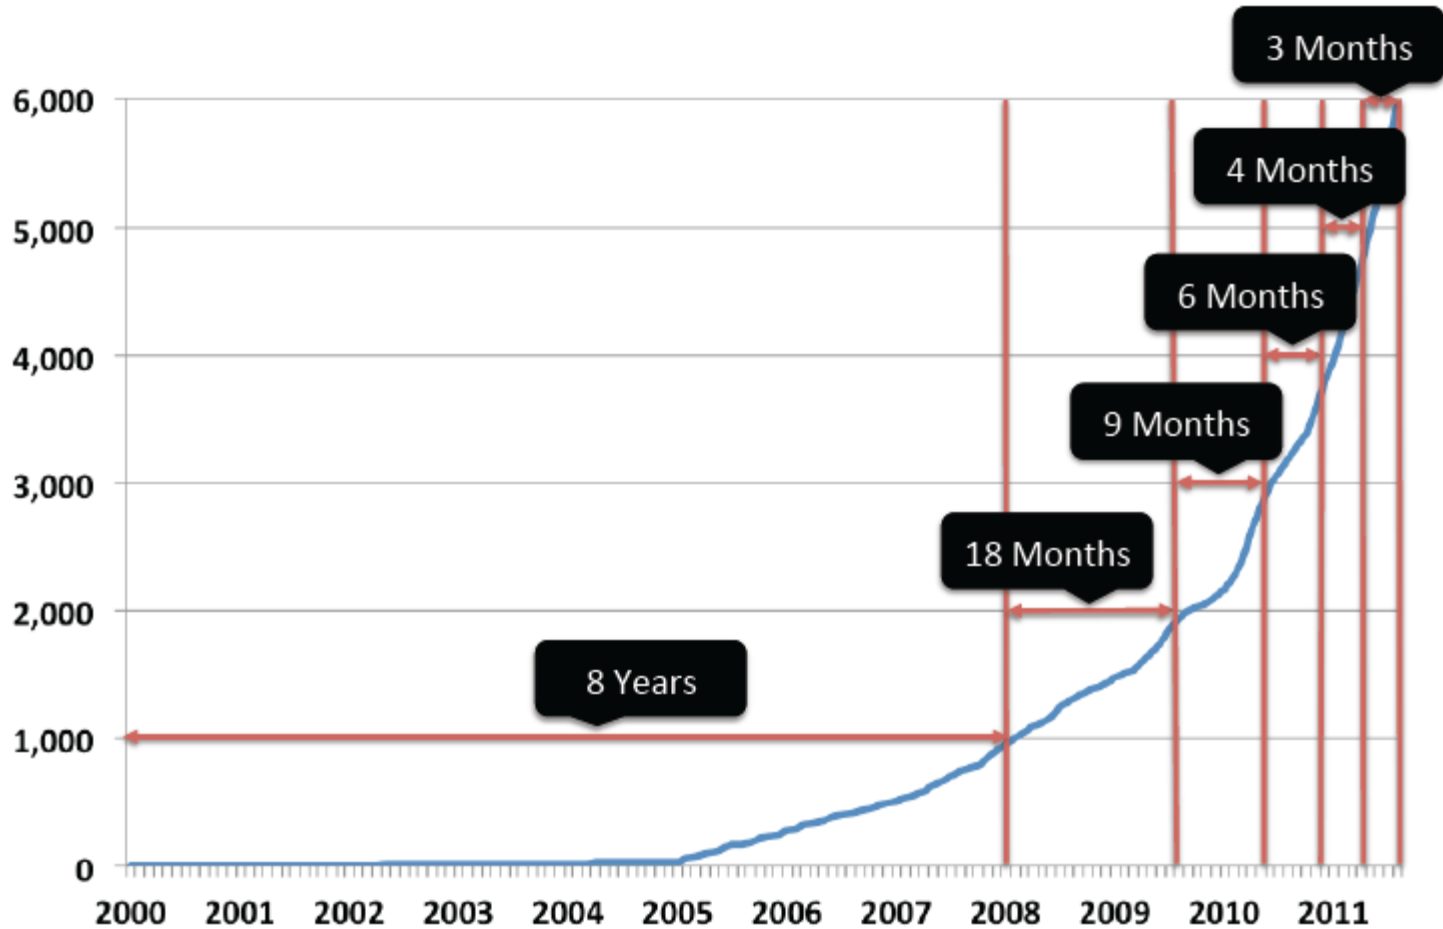

글로벌 API 산업 성장세

Based on directory of 6,000 web APIs listed at ProgrammableWeb, May 2012

<최근 글로벌 API의 성장세가 매우 빠르다!>