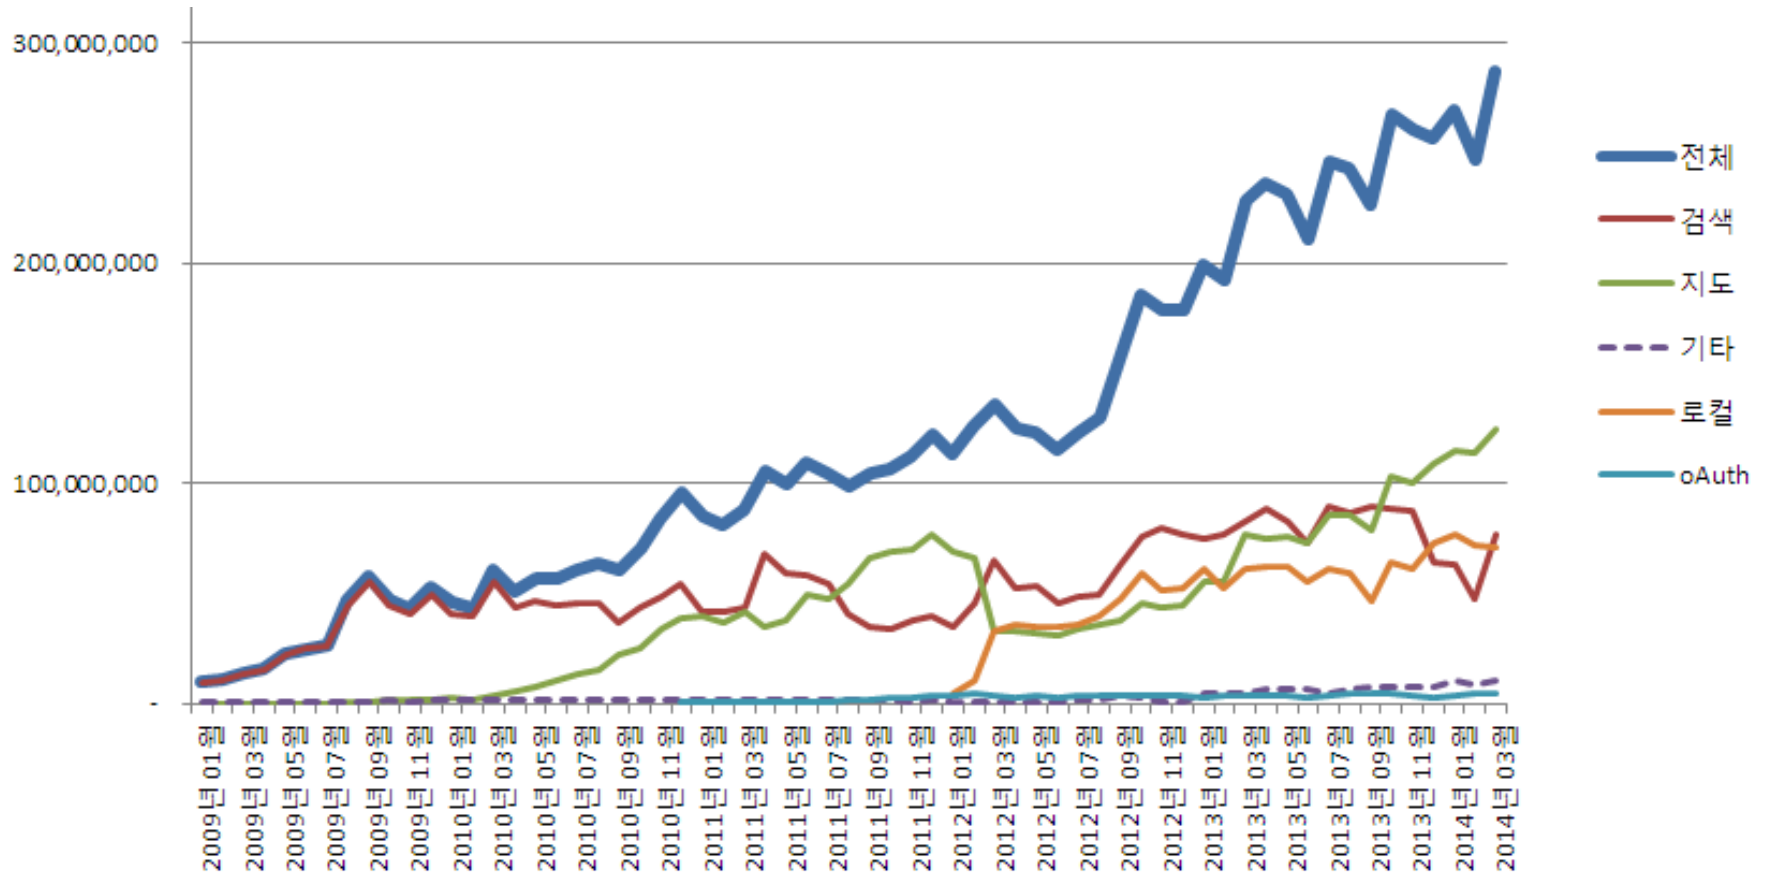

<DevOn 2013>

Daum API 서비스 개괄

- 데이터형- 검색, 지도, 로컬, 콘텐츠(영화), 지도형- 지도뷰, 인증형-카페, 마이피플, 캘린더 등으로 구분해 서비스 중
- 지도(45%), 검색(25%), 로컬(25%) 기타(5%) 정도로 트래픽 점유중
- 외부 API 호출은 지속 성장세 월간 3억건 육박 → 일간 1천만 / 7천개 API 키 호출